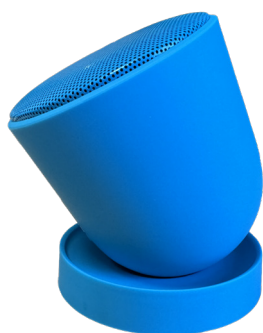

E P O K[®]
BY BIGBEN
SWING

BLUETOOTH WIRELESS SPEAKER

INFORMATION

REFERENCE : **BTSWINGBL**

PATTERN/COLOUR : **BLUE**

SIZE PRODUCT (L X H X D) > CM) : **7.8X8.5X7.8**

SIZE PACKAGING (L x H x W > CM) :

OUTER CARTON QUANTITY : **16**

INNER CARTON QUANTITY : **4**

WEIGHT (G) : **340**

BLUETOOTH «SWING» SPEAKER BTSWINGBL BIGBEN PARTY

SWING: Your Sound, Your Angle!

Don't be fooled by its size! Standing just 10cm tall, the SWING Bluetooth speaker packs a powerful punch. Its secret? A clever magnetic base that lets you adjust its tilt however you like for the perfect listening experience.

Add to that a design with vibrant, pop colors, and you have the ideal companion for your daily life.

SWING: Direct the sound, not your life.

- Bluetooth 5.4
- Speaker output 15W (5W RMS)
- TWS: Pair them to amplify the sound
- Speaker & Pad magnetic to adjust the orientation
- Rechargeable 800 mAh battery (USB-C cable incl.)

¡Que no te engañe su tamaño! Con solo 10 cm de altura, el altavoz Bluetooth SWING tiene toda la potencia de uno grande. ¿Su secreto? Una base magnética inteligente que te permite ajustar su inclinación como quieras para una experiencia de audio perfecta.