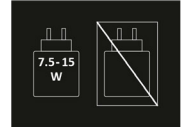

30 W

PUISS. MUSICALE TOTALE
TOTAL MUSICAL POWER

EFFETS LUMINEUX
LIGHT EFFECTS

RECHARGEABLE
VIA USB-C

AUX-IN
3.5 MM

PORT USB & MICRO-SD
USB & TF CARDS READER

INFORMACIÓN

REFERENCIA : **PARTYBTTUBEARMY**

MOTIVO/COLOR : **NEGRO**

TAMAÑO DE PRODUCTO (A x A x P > CM) : **24.5 X 8 X 8**

TAMAÑO DE PACKAGING (A x A x P > CM) : **27.5 X 11.5 X 11.5**

UNIDADES INCLUIDAS EN MASTER : **8**

SUBENVASADO : **4**

PESO (G) : **680**