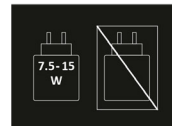

30 W

PUISS. MUSICALE TOTALE
TOTAL MUSICAL POWER

EFFETS LUMINEUX
LIGHT EFFECTS

RECHARGEABLE
VIA USB-C

AUX-IN
3.5 MM

PORT USB & MICRO-SD
USB & TF CARDS READER

3 499550 389333

INFORMATIONS

RÉFÉRENCE : **PARTYBTTUBEARMY**

MOTIF/COULEUR : **NOIR**

DIMENSIONS PRODUIT (L x H x P > CM) : **24.5 X 8 X 8**

DIMENSIONS PACKAGING (L x H x P > CM) : **27.5 X 11.5 X 11.5**

COLISAGE : **8**

SOUS-COLISAGE : **4**

POIDS (G) : **680**