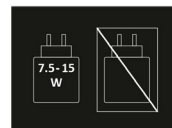

30 W

PUISS. MUSICALE TOTALE
TOTAL MUSICAL POWER

EFFETS LUMINEUX
LIGHT EFFECTS

RECHARGEABLE
VIA USB-C

AUX-IN
3.5 MM

PORT USB & MICRO-SD
USB & TF CARDS READER

3 499550 389333

INFORMATION

REFERENCE : **PARTYBTTUBEARMY**

PATTERN/COLOUR : **BLACK**

SIZE PRODUCT (L x H x W > CM) : **24.5 X 8 X 8**

SIZE PACKAGING (L x H x W > CM) : **27.5 X 11.5 X 11.5**

OUTER CARTON QUANTITY : **8**

INNER CARTON QUANTITY : **4**

WEIGHT (G) : **680**