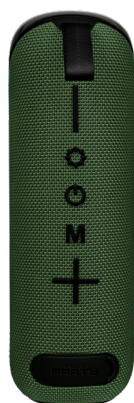

ELECTRONICS

PARTYBTTUBEARMY

BIGBEN
PARTY

30 W

PUISS. MUSICALE TOTALE
TOTAL MUSICAL POWER

EFFETS LUMINEUX
LIGHT EFFECTS

RECHARGEABLE
VIA USB-C

AUX-IN
3.5 MM

PORT USB & MICRO-SD
USB & TF CARDS READER

3 499550 389333

INFORMATION

REFERENCE : **PARTYBTTUBEARMY**

PATTERN/COLOUR : **BLACK**

SIZE PRODUCT (L x H x W > CM) : **24.5 X 8 X 8**

SIZE PACKAGING (L x H x W > CM) : **27.5 X 11.5 X 11.5**

OUTER CARTON QUANTITY : **8**

INNER CARTON QUANTITY : **4**

WEIGHT (G) : **680**

WIRELESS BLUETOOTH® LUMINOUS SPEAKER PARTYBTTUBEARMY

Shine and glow with the Tube speaker! Be moved by the rhythm of the music and the full colour lighting from the casing. Great music power is guaranteed. Finished with elegant fabric covering and a carry loop to hang it up give it a chic edge!

- Bluetooth® 5.3
- Total music power: 30 W
- USB Play
- AUX-IN
- Micro-SD slot
- 180° glowing effects
- Transparent casing
- Fabric hook to carry or hang the speaker
- 1500 mAh long lasting rechargeable battery
- Recharging Time: 4h
- USB-C cable for charging included
- 4h playtime