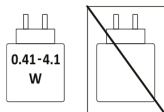

BLUETOOTH ANC HEADPHONES

SOUND ØRIGIN FOREST

ULTRA LÉGER
ULTRA LIGHT

APPEL MAINS LIBRES
HANDS-FREE CALL

AUTONOMIE 35H
35H PLAYTIME

ANC - ACTIVE NOISE
CANCELLATION

ÉGALEUR - EQUALISER
GAME / MUSIC

TEMPS DE CHARGE: 2H
CHARGING TIME: 2H

3 499550 391046

INFORMATION

REFERENCE : **SO-FOREST**

PATTERN/COLOUR : **BEIGE/SAGE**

SIZE PRODUCT (L X H X D) > CM) : **17.3 X 19 X 8**

SIZE PACKAGING (L x H x W > CM) :

OUTER CARTON QUANTITY : **6**

WEIGHT (G) : **252**

ANC BLUETOOTH HEADPHONES FOREST- SOUND ORIGIN

Immerse yourself in a world of sound without compromise with the new Sound Origin wireless headphones. Designed to fit everyone, its unisex, lightweight (252g) and trendy colors make it the essential accessory for your daily life. The elegant finish and sturdy metal headband combine comfort, style, and durability, while the active noise cancellation (ANC) technology offers you total immersion.

- Bluetooth®6.0
- ANC
- 35h playtime (23h ANC On)
- EQ Music / Game
- Metal headband
- Charging time: 2h
- AUX-IN 3.5mm
- 400 mAh rechargeable battery
- Weight: 252g
- Multipoint connection
- Soft carrying bag
- Fold in and fold flat
- Voice assist function
- Hands-free call