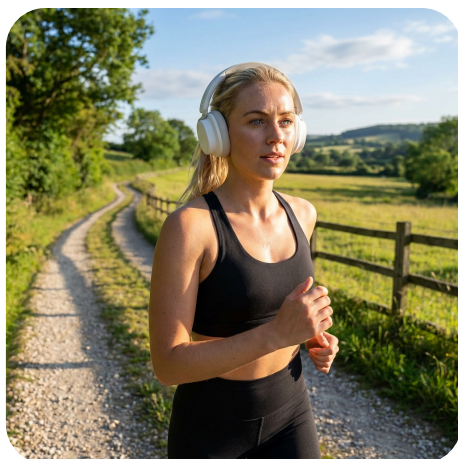

WIRELESS BLUETOOTH ANC HEADPHONES MIST PRO - SOUND ORIGIN

Elegant Sound, Uncompromised.

Discover our new wireless headphones with hybrid noise cancellation, designed for those who don't want to choose between style and performance. With their sleek design and snow-white color, they are the perfect accessory for everyday use. Their sturdy headband and foldable design make them the ideal travel companion, and they come with a carrying case. The Sound Origin MIST PRO headphones are ultra-comfortable, lightweight, and will give you hours of listening pleasure with or without ANC activated.

- Bluetooth®6.0
- ANC Hybrid
- Environnement sound
- 132h playtime (72h ANC On)
- Metal headband
- Charging time 2h30
- AUX-IN 3.5mm
- 1000mAh rechargeable battery
- Weight 258g
- Multipoint connection
- Soft carrying bag
- Fold in and fold flat
- Voice Assist Function
- Hands-Free Call